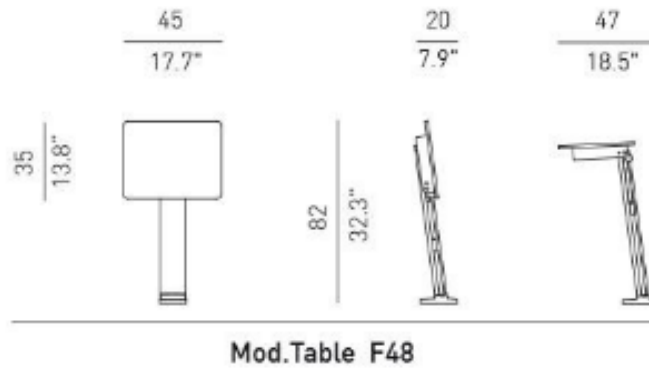

F-48

Description

The F48 table is a unique concept, the perfect accessory for turning any seat into an authentic working space. This large, fold-away table for individual use is an optimal solution for auditoriums, press rooms, educational centres, parliaments and multipurpose spaces.

This individual table of generous sizes (45x35 cm) is fixed to the floor and, therefore, totally independent of the seat. Its independence with regard to the seat ensures that it is completely stable and will never be affected by the movement or vibration caused when the seat in front is occupied.

Technical Data

- Folds through gravity, with no mechanism and is, therefore, maintenance-free.
- Supported by an aluminium column with guide rails on which the wooden work table can slide.
- Optionally, it can incorporate communications unit.
- Standard useful working space: 35 cm x 45 cm.
- Anti-panic folding system.
- The floor anchorage can be direct or via a guide fitted into the floor.
- Installed independently to avoid movement by any other user of the nearby seats.
- The column profile is designed to house cables and has the option of incorporating a CSI communications box.