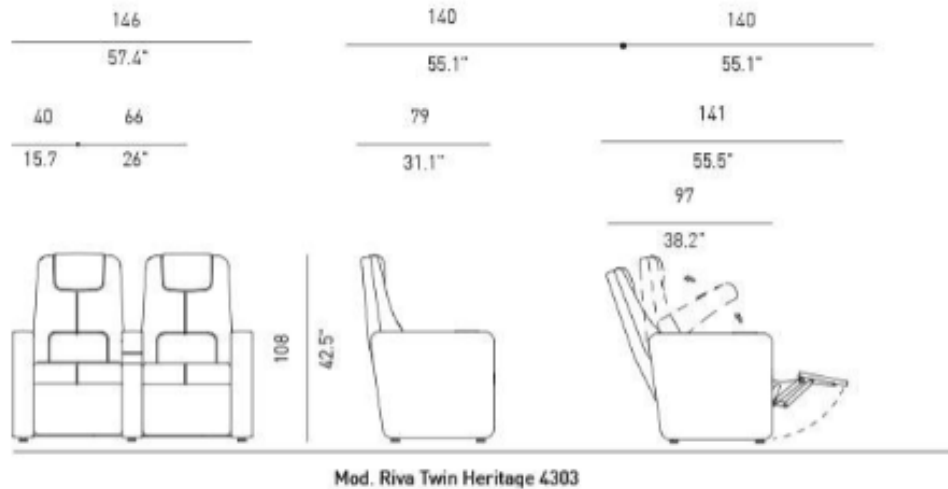

Vent Nouveau MT

SEATS & MOBILE WALLS

Since 1970

Wherever People Travel, Whenever People Meet

Technical Data

- Automatic return system which facilitates the passage in case of an emergency evacuation.
- The back part of the headrest is protected by a rigid element which prevents scratches and damage due to heavy use.
- Various accessories can be included to meet the needs of any space: tables, built-in cupholders, privacy modules, glide-up arm, integrated lights and power charging points, among others.
- Optionally, between the upholstery and the foam, a fire-resistant barrier can be incorporated.
- Reaction to fire: this product complies with international standards.

Vent Nouveau s.a.l.

Phone: +961 4 712037 | Mobile: +961 3 291820 | Fax: +961 4 715196

Email: info@ventnouveau.com