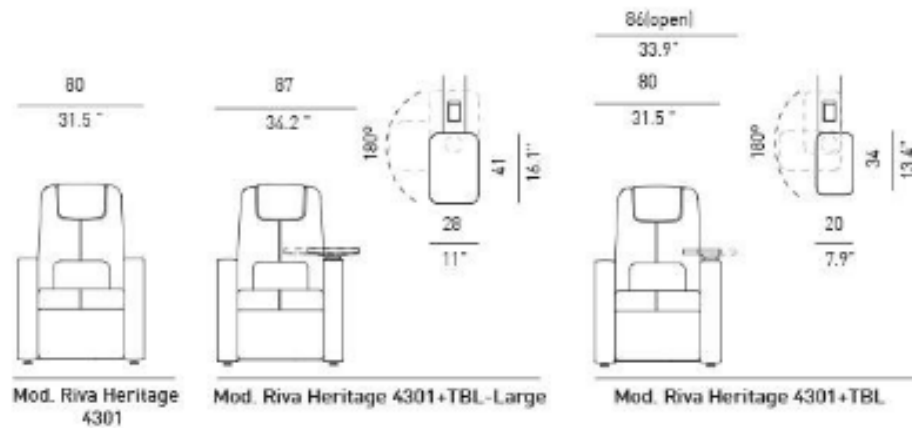

Technical Data

- Available as a single seat, twin-seat or link-seat with shared armrest.
- Automatic return system which facilitates the passage in case of an emergency evacuation.
- The back part of the headrest is protected by a rigid element which prevents scratches and damage due to heavy use.
- Various accessories can be included to meet the needs of any space: tables, built-in cupholders, privacy modules, glide-up arm, integrated lights and power charging points, among others.
- Optionally, between the upholstery and the foam, a fire-resistant curtain can be incorporated.
- Reaction to fire: this product complies with international standards.